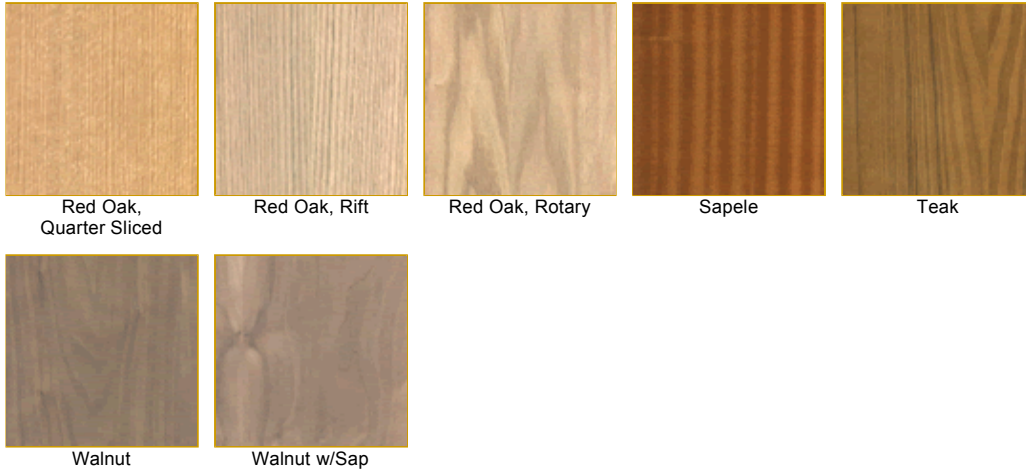

## Veneer & Face Options - Wood Veneer Species

With face options you'd expect like birch, cherry, walnut, and oak to exotic choices like birdseye maple, makore, and sycamore, the magnitude of configurations is inspiring.

Below are some examples of the variety of veneer species available on our Marshfield Signature Series doors. If you have a different exotic veneer species in mind, contact us and we will put our veneer experts to work to locate your selection.

To learn more about veneer, visit these other sections:

- Wood Veneer Cuts
- Wood Veneer Matching
- Wood Veneer Grading
- Wood Veneer Design Solutions
- WDMA Guide to Door Face Veneers

The mark of excellence™ 

## Veneer & Face Options - Wood Veneer Species

---

**\*Also available on Marshfield Accent Series 7-Ply wood veneer doors.**

The mark of excellence™ 

Note: Marshfield DoorSystems doors are manufactured per the standards listed on this page. Specifications are subject to change without notice.